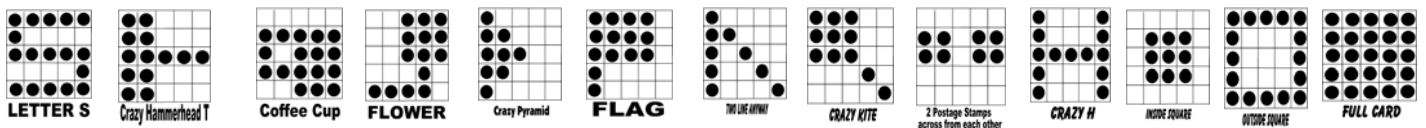

5/24/08 1 pm SATURDAY MATINEE BINGO SPECIAL

ADMISSION PACKET (9-on 10-up)

\$20 includes players choice and bonanza

Extra Book (6 on)	\$14
Minis	\$3
Early Birds	\$5
3 on Book of Specials	\$8

Extras :

Bonanza	\$1	Jumping Jackpot	\$2	Vehicle	\$2		
Players Choice	\$1	Holiday Spec.	\$2	10K	\$2	Flag	\$2
Mystery #	\$1	G - Ball	\$2	Jackpot	\$3	3on Book	\$7

Games 6 thru 10

Early Birds are Played as Any Two Line Bingo for split-pot

11	Blue	Letter S for Saturday		Prize Payout
12	Orange	Crazy Hammerhead T		\$800
13	\$1 Special	Players Choice	In designated #'s Win	Jackpot <u>or</u> Split-Pot
14	\$2 Special	Jumping Weekend Jackpot	3-on Pink	Jumping Prize or Consolation of \$250
		starts at 48 #'s - # and \$ increases weekly until won in designated #'s		
15	Green	Odd / Even		\$800
16	Yellow	Coffee Cup		\$800
17	\$2 Special	HOLIDAY SPECIAL - Flower (pre-printed/paper only)		Split-Pot
18	Pink	Crazy Pyramid		\$800

~ ~ ~ INTERMISSION ~ ~ ~

	\$2 Red/Wh/BI	Flag Special - Paper Only		\$1,199
19	Gray	2 Line Bingo anyway		\$800
20	\$2	Special G - Ball 3-on Red	in designated #'s Win	Jackpot <u>or</u> Split-Pot
21	Olive	Crazy Kite		\$800
22	\$2	Special Vehicle Full Card 3-on Purple	in designated #'s Win	Vehicle <u>or</u> Split-Pot
23	Brown	2 Postage Stamps across from each other (1 on the left & 1 on right)		\$800
24	\$1 Special	Bonanza Full Card	in 48 #'s or Less Win	Jackpot <u>or</u> Split-Pot
25	Red	Crazy Letter H		\$800
26	\$2	Special 10K Progressive Full Card 3-on Blue	in designated #'s Win	\$10,000 <u>or</u> Split-Pot
27	\$3 Purple	Jackpot	Inside Square	\$400
28			Outside Square	\$800
29			Full Card	\$2,000