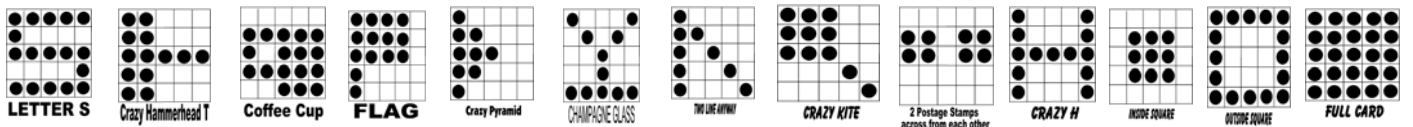

SATURDAY MATINEE

ADMISSION PACKET (9-on 10-up) \$20 includes players choice and bonanza

Extra Book (6 on) \$14
 Minis \$3
 Early Birds \$5
 3 on Book of Specials \$8

Extras :

Bonanza	\$1	Jumping Jackpot	\$2	Vehicle	\$2		
Players Choice	\$1	Holiday Spec.	\$2	10K	\$2		
Mystery #	\$1	G - Ball	\$2	Jackpot	\$3	3on Book	\$7

Games 6 thru 10 **Early Birds are Played as Any Two Line Bingo for split-pot**

11	Blue	Letter S for Saturday		Prize Payout
12	Orange	Crazy Hammerhead T		\$800
13	\$1 Special	Players Choice	In designated #'s Win	Jackpot <u>or</u> Split-Pot
14	\$2 Special	Jumping Weekend Jackpot	3-on Pink	Jumping Prize or Consolation of \$250
		starts at 48 #'s - # and \$ increases weekly until won in designated #'s		
15	Green	Odd / Even		\$800
16	Yellow	Coffee Cup		\$800
17	\$2 Special	HOLIDAY SPECIAL		Split-Pot
18	Pink	Crazy Pyramid		\$800

~ ~ ~ INTERMISSION ~ ~ ~

\$2 Extra	Special - Paper Only (caller will announce design)		Split-Pot	
19	Gray	2 Line Bingo anyway	\$800	
20	\$2 Special G - Ball 3-on Red	in designated #'s Win	Jackpot <u>or</u> Split-Pot	
21	Olive	Crazy Kite	\$800	
22	\$2 Special Vehicle Full Card 3-on Purple	in designated #'s Win	Vehicle <u>or</u> Split-Pot	
23	Brown	2 Postage Stamps across from each other (1 on the left & 1 on right)	\$800	
24	\$1 Special	Bonanza Full Card	in 48 #'s or Less Win	Jackpot <u>or</u> Split-Pot
25	Red	Crazy Letter H	\$800	
26	\$2 Special 10K Progressive Full Card 3-on Blue	in designated #'s Win	\$10,000 <u>or</u> Split-Pot	
27	\$3 Purple	Jackpot	\$400	
28		Inside Square	\$800	
29		Outside Square	\$2,000	
		Full Card		