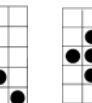

Extras :

Bonanza	\$1	Growing Game	\$2	Vehicle	\$2		
Players Choice	\$1	Holiday Special	\$2	10K	\$2		
Mystery #	\$1	Seneca Star	\$2	Jackpot	\$2	3on Book	\$5

Early Birds are Played as Any Two Line Bingo

				Prize Payout
6	Blue	Arrow anyway		\$500
7	Orange	Pyramid anyway		\$500
8	\$1	Special Players Choice	In designated #'s Win	Jackpot or Split-Pot
9	\$2	Special Growing Game - Full Card	3-on Pink	Growing Prize or Consolation of \$250
		starts at 48 #'s - # and \$ increases nightly until won in designated #'s		
10	Green	Crazy "T" for Tuesday		\$500
11	Yellow	12 Pack anyway		\$500
	\$2	Special Special - Paper Only (caller will announce design)		Split-Pot
12	Pink	Letter "X" minus 1 number		\$500

~ INTERMISSION ~

13	Gray	Odd / Even		\$500
14	\$2	Special HOLIDAY SPECIAL		Split-Pot
15	\$2	Special Seneca Star 3-on Green	in designated #'s Win	Jackpot or Split-Pot
16	Olive	Two Line anyway		\$500
17	\$2	Special Vehicle Full Card 3-on Violet	in designated #'s Win	Vehicle or Split-Pot
18	Brown	Large Solid Diamond		\$500
19	\$2	Special Bonanza Full Card	in 48 #'s or Less Win	Jackpot or Split-Pot
20	Red	Large Kitty Corners anyway		\$500
21	\$2	Special 10K Progressive Full Card 3-on Blue	in designated #'s Win	\$10,000 or Split-Pot
22	\$2	Orchid Jackpot	Inside Square	\$250
23			Full Card	\$1,199