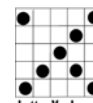

Extras :

Bonanza	\$1	Growing Game	\$2	Vehicle	\$2		
Players Choice	\$1	Holiday Special	\$2	10K	\$2		
Mystery #	\$1	Seneca Star	\$2	Jackpot	\$2	3on Book	\$5

Early Birds are Played as Any Two Line Bingo

				Prize Payout
6	Blue	Arrow anyway		\$500
7	Orange	Pyramid anyway		\$500
8	\$1	Special Players Choice	In designated #'s Win	Jackpot or Split-Pot
9	\$2	Special Growing Game - Full Card	3-on Pink	Growing Prize or Consolation of \$250
		starts at 48 #'s - # and \$ increases nightly until won in designated #'s		
10	Green	Crazy "T" for Tuesday		\$500
11	Yellow	12 Pack anyway		\$500
	\$2	Special Special - Paper Only (caller will announce design)		Split-Pot
12	Pink	Letter "X" minus 1 number		\$500

~ INTERMISSION ~

13	Gray	Odd / Even		\$500
14	\$2	Special HOLIDAY SPECIAL		Split-Pot
15	\$2	Special Seneca Star 3-on Green	in designated #'s Win	Jackpot or Split-Pot
16	Olive	Two Line anyway		\$500
17	\$2	Special Vehicle Full Card 3-on Violet	in designated #'s Win	Vehicle or Split-Pot
18	Brown	Large Solid Diamond		\$500
19	\$2	Special Bonanza Full Card	in 48 #'s or Less Win	Jackpot or Split-Pot
20	Red	Large Kitty Corners anyway		\$500
21	\$2	Special 10K Progressive Full Card 3-on Blue	in designated #'s Win	\$10,000 or Split-Pot
22	\$2	Orchid Jackpot	Inside Square	\$250
23			Full Card	\$1,199