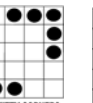

Extras :

Bonanza	\$1	Growing Game	\$2	Vehicle	\$2		
Players Choice	\$1	Holiday Special	\$2	10K	\$2		
Mystery #	\$1	Seneca Star	\$2	Jackpot	\$2	3on Book	\$5

Early Birds are Played as Any Two Line Bingo

				Prize Payout
6	Blue	Arrow anyway		\$500
7	Orange	Pyramid anyway		\$500
8	\$1	Special Players Choice	In designated #'s Win	Jackpot or Split-Pot
9	\$2	Special Growing Game - Full Card	3-on Pink	Growing Prize or Consolation of \$250
		starts at 48 #'s - # and \$ increases nightly until won in designated #'s		
10	Green	Crazy "T" for Tuesday		\$500
11	Yellow	12 Pack anyway		\$500
	\$2	Special Special - Paper Only (caller will announce design)		Split-Pot
12	Pink	Letter "X" minus 1 number		\$500

~ INTERMISSION ~

13	Gray	Odd / Even		\$500
14	\$2	Special HOLIDAY SPECIAL		Split-Pot
15	\$2	Special Seneca Star 3-on Green	in designated #'s Win	Jackpot or Split-Pot
16	Olive	Two Line anyway		\$500
17	\$2	Special Vehicle Full Card 3-on Violet	in designated #'s Win	Vehicle or Split-Pot
18	Brown	Large Solid Diamond		\$500
19	\$2	Special Bonanza Full Card	in 48 #'s or Less Win	Jackpot or Split-Pot
20	Red	Large Kitty Corners anyway		\$500
21	\$2	Special 10K Progressive Full Card 3-on Blue	in designated #'s Win	\$10,000 or Split-Pot
22	\$2	Orchid Jackpot	Inside Square	\$250
23			Full Card	\$1,199