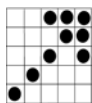

Extras :

Bonanza	\$1	Growing Game	\$2	Vehicle	\$2		
Players Choice	\$1	Holiday Special	\$2	10K	\$2		
Mystery #	\$1	Seneca Star	\$2	Jackpot	\$2	3on Book	\$5

Early Birds are Played as Any Two Line Bingo

				Prize Payout
6	Blue	Arrow anyway		\$500
7	Orange	Pyramid anyway		\$500
8	\$1	Special Players Choice	In designated #'s Win	Jackpot or Split-Pot
9	\$2	Special Growing Game - Full Card	3-on Pink	Growing Prize or Consolation of \$250
		starts at 48 #'s - # and \$ increases nightly until won in designated #'s		
10	Green	Crazy "T" for Tuesday		\$500
11	Yellow	12 Pack anyway		\$500
	\$2	Special Special - Paper Only (caller will announce design)		Split-Pot
12	Pink	Letter "X" minus 1 number		\$500

~ INTERMISSION ~

13	Gray	Odd / Even		\$500
14	\$2	Special HOLIDAY SPECIAL		Split-Pot
15	\$2	Special Seneca Star 3-on Green	in designated #'s Win	Jackpot or Split-Pot
16	Olive	Two Line anyway		\$500
17	\$2	Special Vehicle Full Card 3-on Violet	in designated #'s Win	Vehicle or Split-Pot
18	Brown	Large Solid Diamond		\$500
19	\$2	Special Bonanza Full Card	in 48 #'s or Less Win	Jackpot or Split-Pot
20	Red	Large Kitty Corners anyway		\$500
21	\$2	Special 10K Progressive Full Card 3-on Blue	in designated #'s Win	\$10,000 or Split-Pot
22	\$2	Orchid Jackpot	Inside Square	\$250
23			Full Card	\$1,199

CRAZY ARROW

CRAZY PYRAMID

CRAZY T

BLOCK of 12 anyway

Letter X minus 1

SENECA STAR

TWO LINE ANYWAY

Solid Diamond