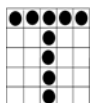

Extras :

Bonanza	\$1	Growing Game	\$2	Vehicle	\$2		
Players Choice	\$1	Holiday Special	\$2	10K	\$2		
Mystery #	\$1	Seneca Star	\$2	Jackpot	\$2	3on Book	\$5

Early Birds are Played as Any Two Line Bingo

				Prize Payout
6	Blue	Arrow anyway		\$500
7	Orange	Pyramid anyway		\$500
8	\$1	Special Players Choice	In designated #'s Win	Jackpot or Split-Pot
9	\$2	Special Growing Game - Full Card	3-on Pink	Growing Prize or Consolation of \$250
		starts at 48 #'s - # and \$ increases nightly until won in designated #'s		
10	Green	Crazy "T" for Tuesday		\$500
11	Yellow	12 Pack anyway		\$500
	\$2	Special Special - Paper Only (caller will announce design)		Split-Pot
12	Pink	Letter "X" minus 1 number		\$500

~ INTERMISSION ~

13	Gray	Odd / Even		\$500
14	\$2	Special HOLIDAY SPECIAL		Split-Pot
15	\$2	Special Seneca Star 3-on Green	in designated #'s Win	Jackpot or Split-Pot
16	Olive	Two Line anyway		\$500
17	\$2	Special Vehicle Full Card 3-on Violet	in designated #'s Win	Vehicle or Split-Pot
18	Brown	Large Solid Diamond		\$500
19	\$2	Special Bonanza Full Card	in 48 #'s or Less Win	Jackpot or Split-Pot
20	Red	Large Kitty Corners anyway		\$500
21	\$2	Special 10K Progressive Full Card 3-on Blue	in designated #'s Win	\$10,000 or Split-Pot
22	\$2	Orchid Jackpot	Inside Square	\$250
23			Full Card	\$1,199