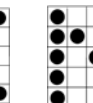

Extras :

Bonanza	\$1	Growing Game	\$2	Vehicle	\$2		
Players Choice	\$1	Holiday Special	\$2	10K	\$2		
Mystery #	\$1	Seneca Star	\$2	Jackpot	\$2	3on Book	\$5

Early Birds are Played as Any Two Line Bingo

				Prize Payout
6	Blue	Arrow anyway		\$500
7	Orange	Pyramid anyway		\$500
8	\$1	Special Players Choice	In designated #'s Win	Jackpot or Split-Pot
9	\$2	Special Growing Game - Full Card	3-on Pink	Growing Prize or Consolation of \$250
		starts at 48 #'s - # and \$ increases nightly until won in designated #'s		
10	Green	Crazy "T" for Tuesday		\$500
11	Yellow	12 Pack anyway		\$500
	\$2	Special Special - Paper Only (caller will announce design)		Split-Pot
12	Pink	Letter "X" minus 1 number		\$500

~ INTERMISSION ~

13	Gray	Odd / Even		\$500
14	\$2	Special HOLIDAY SPECIAL		Split-Pot
15	\$2	Special Seneca Star 3-on Green	in designated #'s Win	Jackpot or Split-Pot
16	Olive	Two Line anyway		\$500
17	\$2	Special Vehicle Full Card 3-on Violet	in designated #'s Win	Vehicle or Split-Pot
18	Brown	Large Solid Diamond		\$500
19	\$2	Special Bonanza Full Card	in 48 #'s or Less Win	Jackpot or Split-Pot
20	Red	Large Kitty Corners anyway		\$500
21	\$2	Special 10K Progressive Full Card 3-on Blue	in designated #'s Win	\$10,000 or Split-Pot
22	\$2	Orchid Jackpot	Inside Square	\$250
23			Full Card	\$1,199