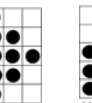

Extras :

Bonanza	\$1	Growing Game	\$2	Vehicle	\$2		
Players Choice	\$1	Holiday Special	\$2	10K	\$2		
Mystery #	\$1	Seneca Star	\$2	Jackpot	\$2	3on Book	\$5

Early Birds are Played as Any Two Line Bingo

				Prize Payout
6	Blue	Arrow anyway		\$500
7	Orange	Pyramid anyway		\$500
8	\$1	Special Players Choice	In designated #'s Win	Jackpot or Split-Pot
9	\$2	Special Growing Game - Full Card	3-on Pink	Growing Prize or Consolation of \$250
		starts at 48 #'s - # and \$ increases nightly until won in designated #'s		
10	Green	Crazy "T" for Tuesday		\$500
11	Yellow	12 Pack anyway		\$500
	\$2	Special Special - Paper Only (caller will announce design)		Split-Pot
12	Pink	Letter "X" minus 1 number		\$500

~ INTERMISSION ~

13	Gray	Odd / Even		\$500
14	\$2	Special HOLIDAY SPECIAL		Split-Pot
15	\$2	Special Seneca Star 3-on Green	in designated #'s Win	Jackpot or Split-Pot
16	Olive	Two Line anyway		\$500
17	\$2	Special Vehicle Full Card 3-on Violet	in designated #'s Win	Vehicle or Split-Pot
18	Brown	Large Solid Diamond		\$500
19	\$2	Special Bonanza Full Card	in 48 #'s or Less Win	Jackpot or Split-Pot
20	Red	Large Kitty Corners anyway		\$500
21	\$2	Special 10K Progressive Full Card 3-on Blue	in designated #'s Win	\$10,000 or Split-Pot
22	\$2	Orchid Jackpot	Inside Square	\$250
23			Full Card	\$1,199